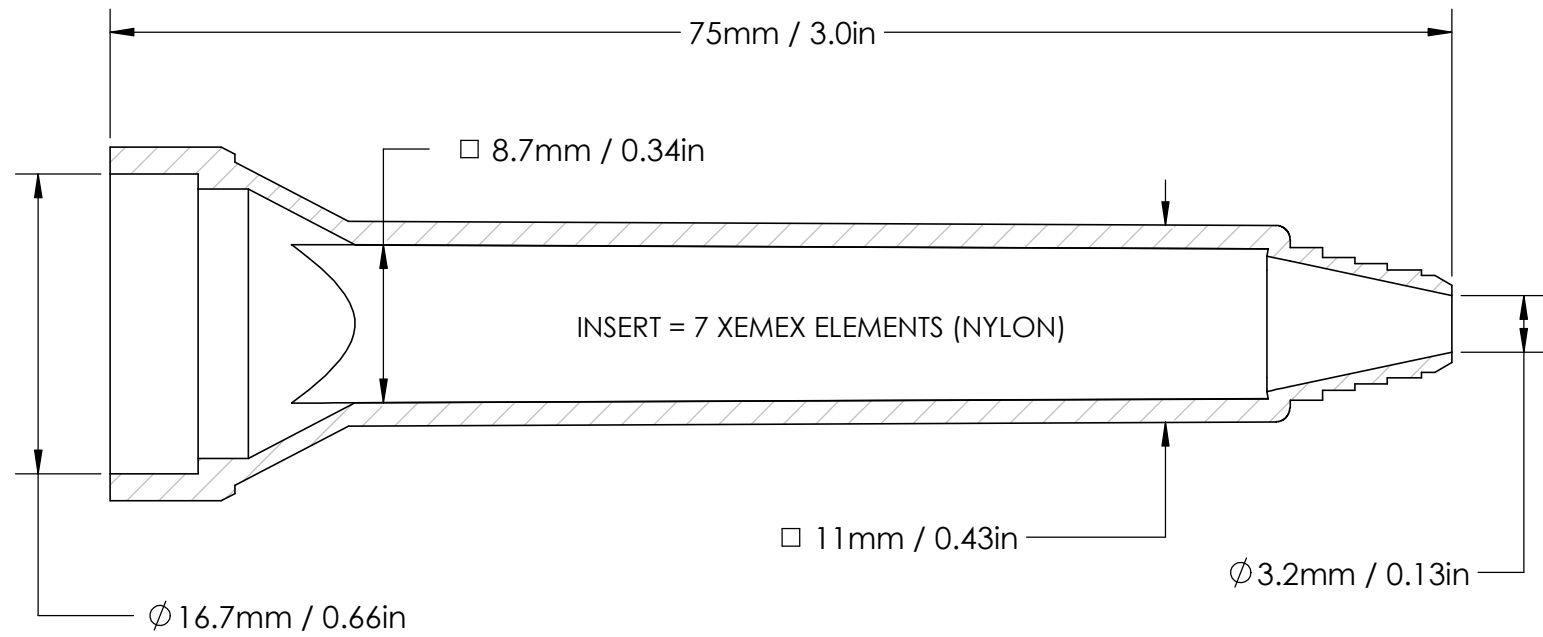

Dimensional Drawing

xemex®

X1-B8-7S

B

B

A

A

2

1

PRODUCT XEMEX	SKU X1-B8-7S	Re Mixers, Inc.	
MATERIAL Insert: Polyamide (White) Housing: Polypropylene (Clear)		DATE: 7/1/2022	REV: 9.0
		SIZE A	SCALE 5:2 SHEET 1 OF 1

LEGAL NOTICE: THE INFORMATION CONTAINED IN THIS DRAWING IS THE SOLE PROPERTY OF RE MIXERS, INC. ANY REPRODUCTION IN PART OR AS A WHOLE WITHOUT THE WRITTEN PERMISSION OF REMIXERS, INC. IS PROHIBITED.