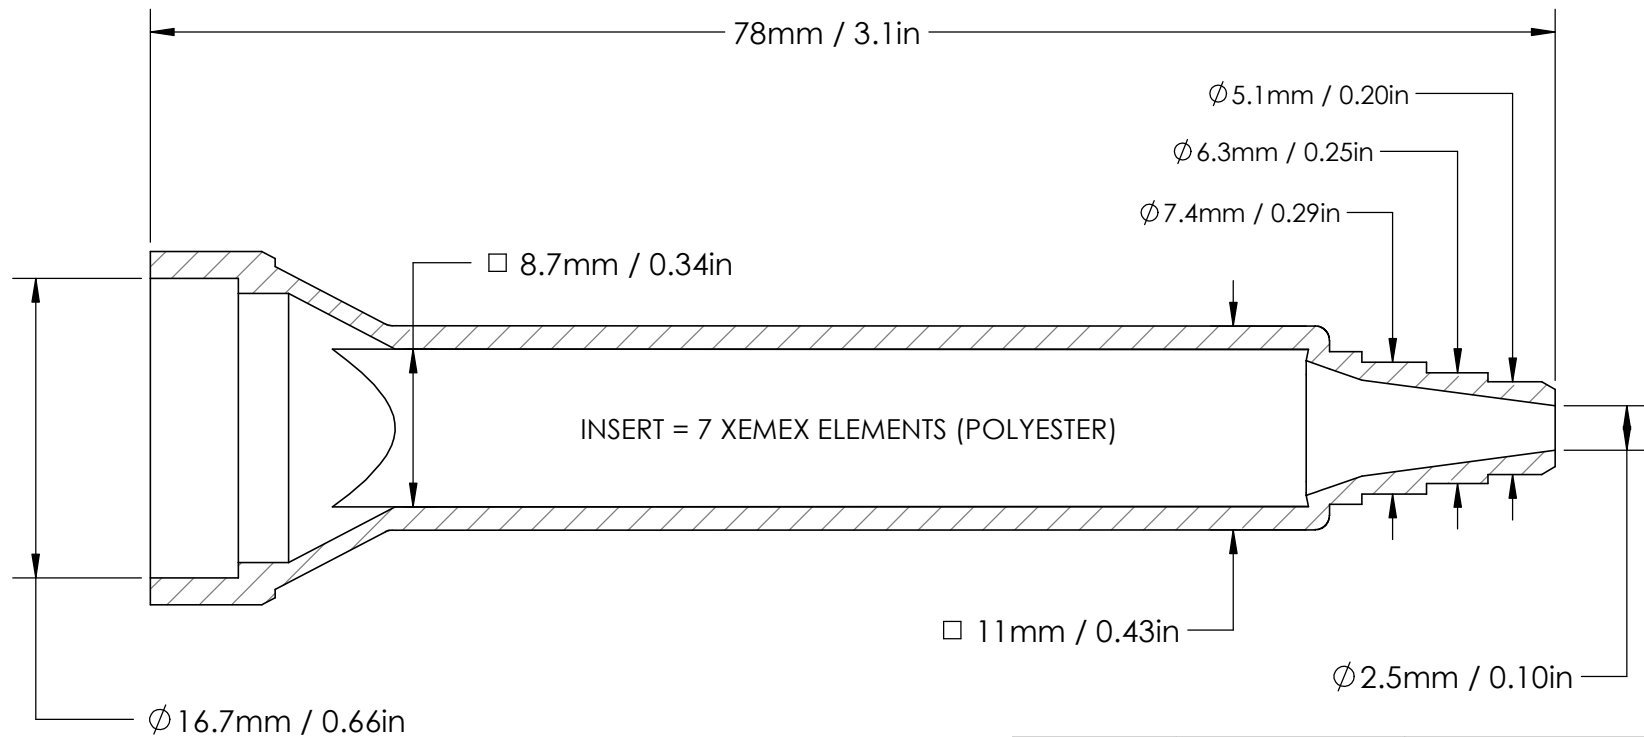

# Dimensional Drawing

## EDSQ08-7YS

B

B

A

A

2

1

PRODUCT XEMEX	SKU EDSQ08-7YS	Re Mixers, Inc.	
MATERIAL Insert: Polyester (Yellow) Housing: Polypropylene (Clear)		DATE: 11/19/2021	REV: 2.2
		SIZE A	SCALE 5:2 SHEET 1 OF 1