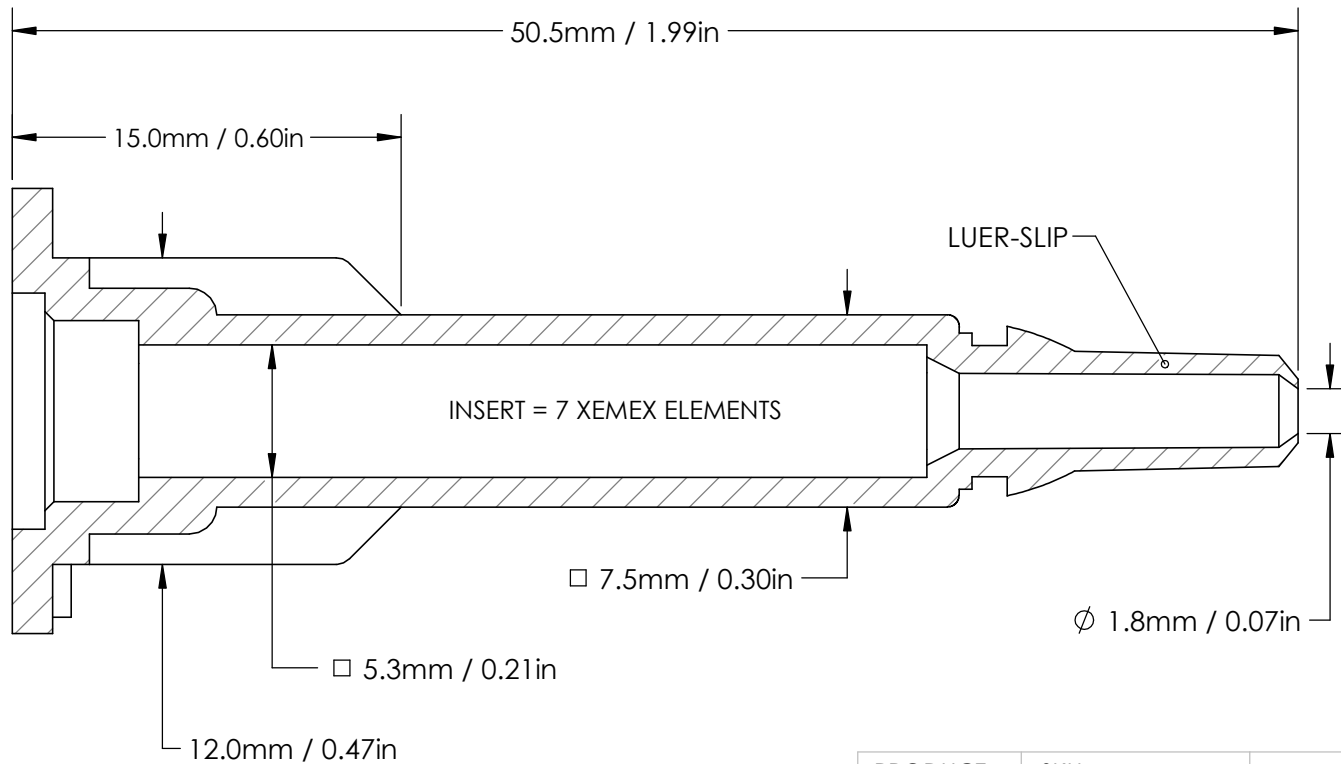

2

1

Dimensional Drawing

xemex[®]

X2-Y5-7T

B

B

A

A

2

1

PRODUCT XEMEX	SKU X2-Y5-7T	Re Mixers, Inc.	
MATERIAL Insert: Polyester (Yellow) Housing: Polypropylene (Clear)		DATE: 221205	REV: 1.8
		SIZE A	SCALE 4:1 SHEET 1 OF 1

LEGAL NOTICE: THE INFORMATION CONTAINED IN THIS DRAWING IS THE SOLE PROPERTY OF RE MIXERS, INC. ANY REPRODUCTION IN PART OR AS A WHOLE WITHOUT THE WRITTEN PERMISSION OF REMIXERS, INC. IS PROHIBITED.