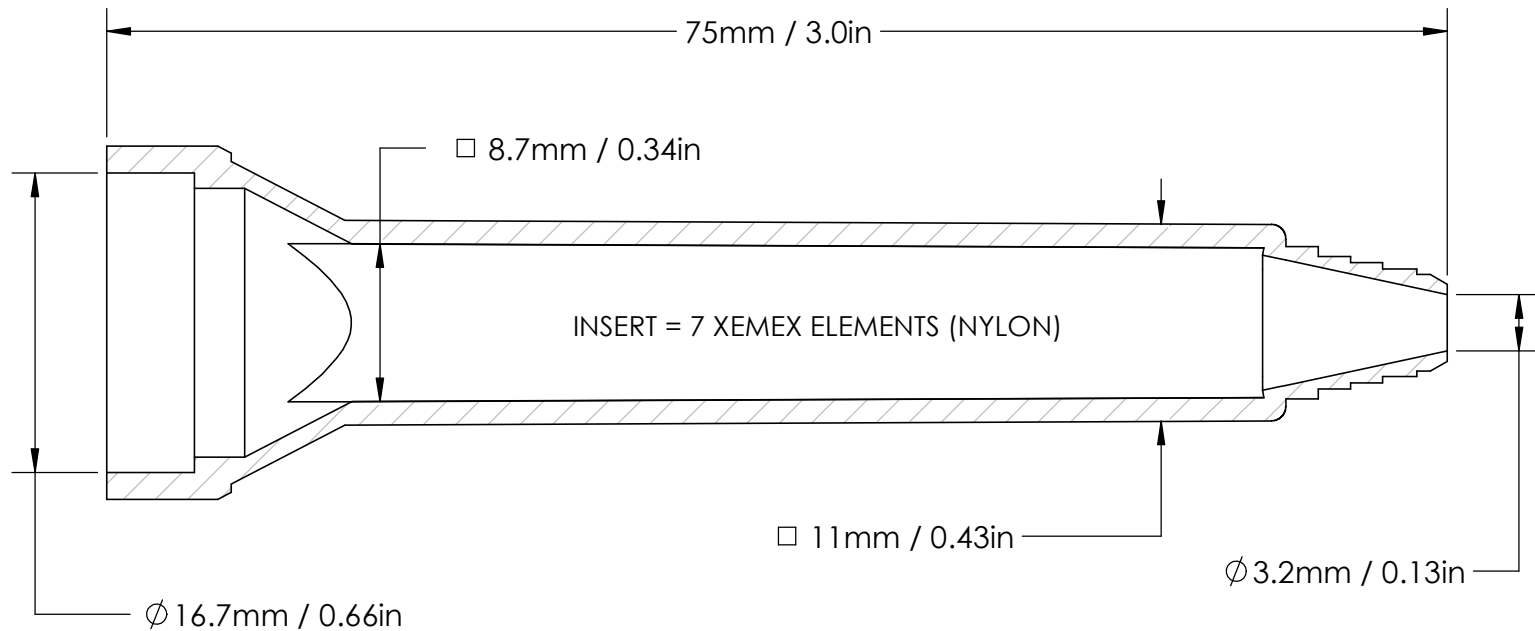

Dimensional Drawing

xemex®

EDSQ08-7S

B

B

A

A

2

1

PRODUCT XEMEX	SKU EDSQ08-7S	Re Mixers, Inc.	
MATERIAL Insert: Polyamide (White) Housing: Polypropylene (Clear)		DATE: 11/19/2021	REV: 8.2
		SIZE A	SCALE 5:2 SHEET 1 OF 1

LEGAL NOTICE: THE INFORMATION CONTAINED IN THIS DRAWING IS THE SOLE PROPERTY OF RE MIXERS, INC. ANY REPRODUCTION IN PART OR AS A WHOLE WITHOUT THE WRITTEN PERMISSION OF REMIXERS, INC. IS PROHIBITED.