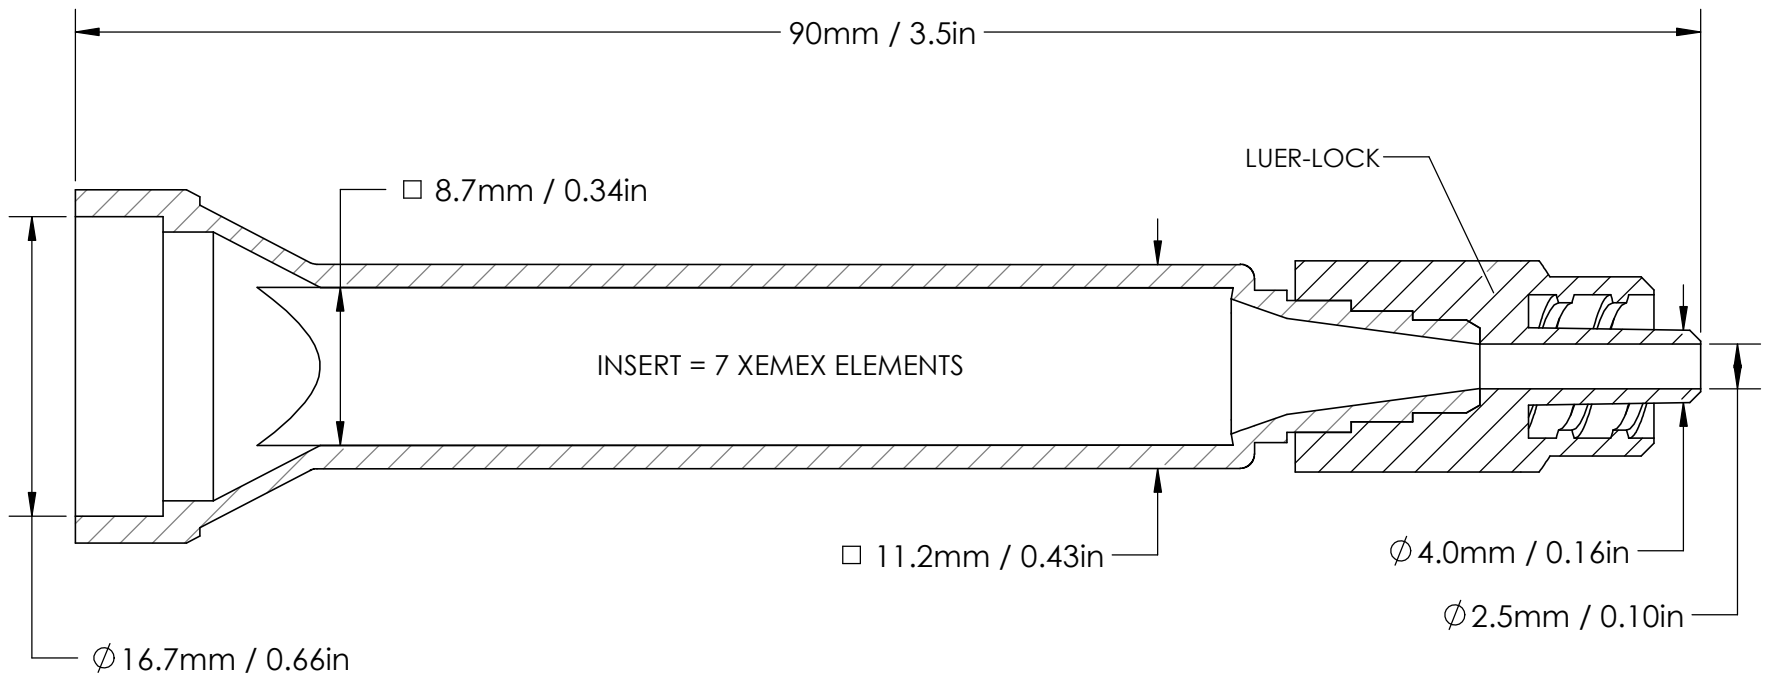

2

1

Dimensional Drawing

xemex[®]

X2-B8-7L

B

B

A

A

2

1

PRODUCT XEMEX	SKU X2-B8-7L	Re Mixers, Inc.	
MATERIAL Insert: Polyester (Yellow) Housing: Polypropylene (Clear)		DATE: 220801	REV: 4.0
		SIZE A	SCALE 5:2 SHEET 1 OF 1

LEGAL NOTICE: THE INFORMATION CONTAINED IN THIS DRAWING IS THE SOLE PROPERTY OF RE MIXERS, INC. ANY REPRODUCTION IN PART OR AS A WHOLE WITHOUT THE WRITTEN PERMISSION OF REMIXERS, INC. IS PROHIBITED.