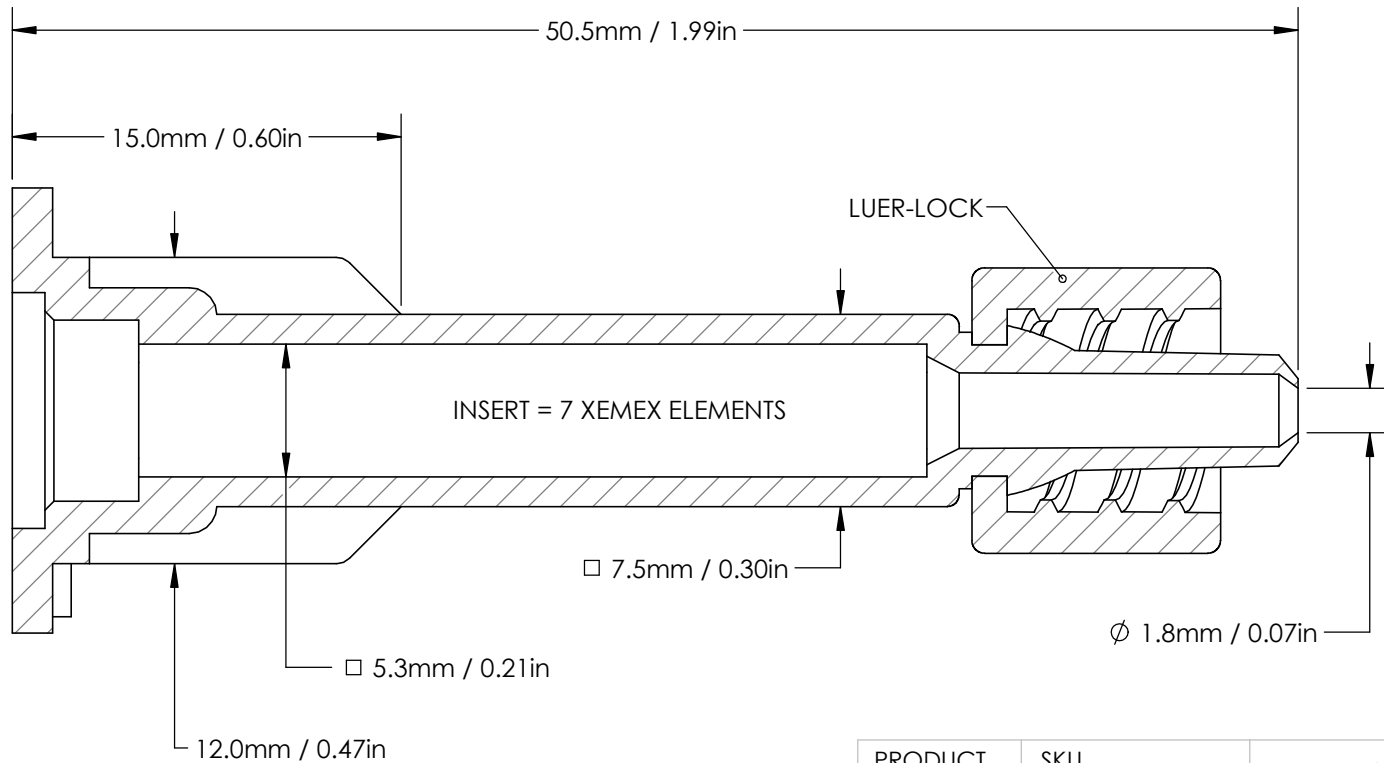

2

1

Dimensional Drawing

xemex[®]

X2-Y5-7L

B

B

A

A

PRODUCT XEMEX	SKU X2-Y5-7L	Re Mixers, Inc.	
MATERIAL Insert: Polyester (Yellow) Housing: Polypropylene (Clear)		DATE: 221201	REV: 1.0
		SIZE A	SCALE 4:1 SHEET 1 OF 1

LEGAL NOTICE: THE INFORMATION CONTAINED IN THIS DRAWING IS THE SOLE PROPERTY OF RE MIXERS, INC. ANY REPRODUCTION IN PART OR AS A WHOLE WITHOUT THE WRITTEN PERMISSION OF REMIXERS, INC. IS PROHIBITED.