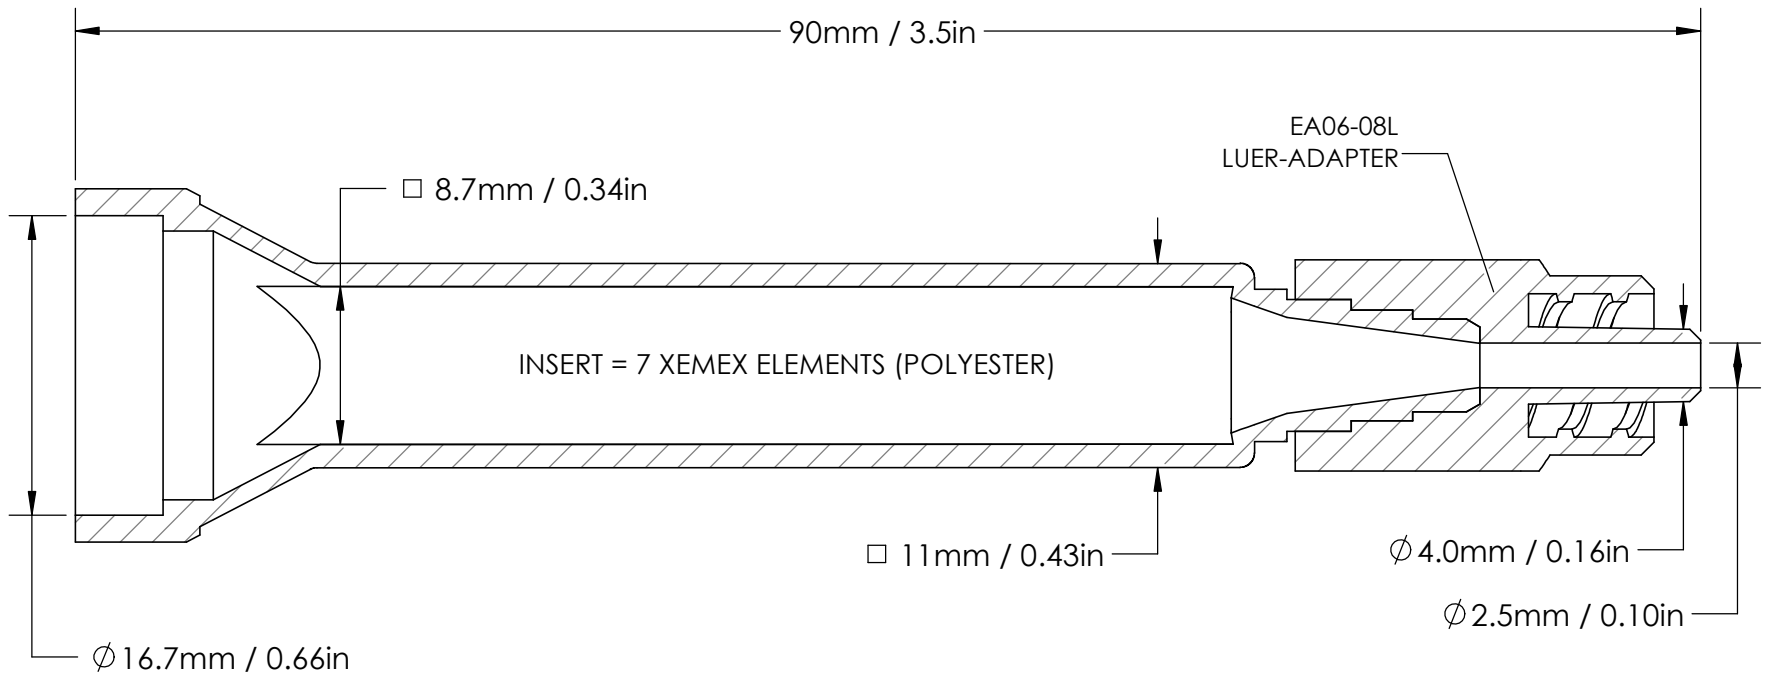

2

1

Dimensional Drawing

xemex[®]

EDSQ08-7YLL

B

B

A

A

2

1

PRODUCT XEMEX	SKU EDSQ08-7YLL	Re Mixers, Inc.	
MATERIAL Insert: Polyester (Yellow) Housing: Polypropylene (Clear)		DATE: 11/19/2021	REV: 2.3
		SIZE A	SCALE 5:2 SHEET 1 OF 1

LEGAL NOTICE: THE INFORMATION CONTAINED IN THIS DRAWING IS THE SOLE PROPERTY OF RE MIXERS, INC. ANY REPRODUCTION IN PART OR AS A WHOLE WITHOUT THE WRITTEN PERMISSION OF REMIXERS, INC. IS PROHIBITED.